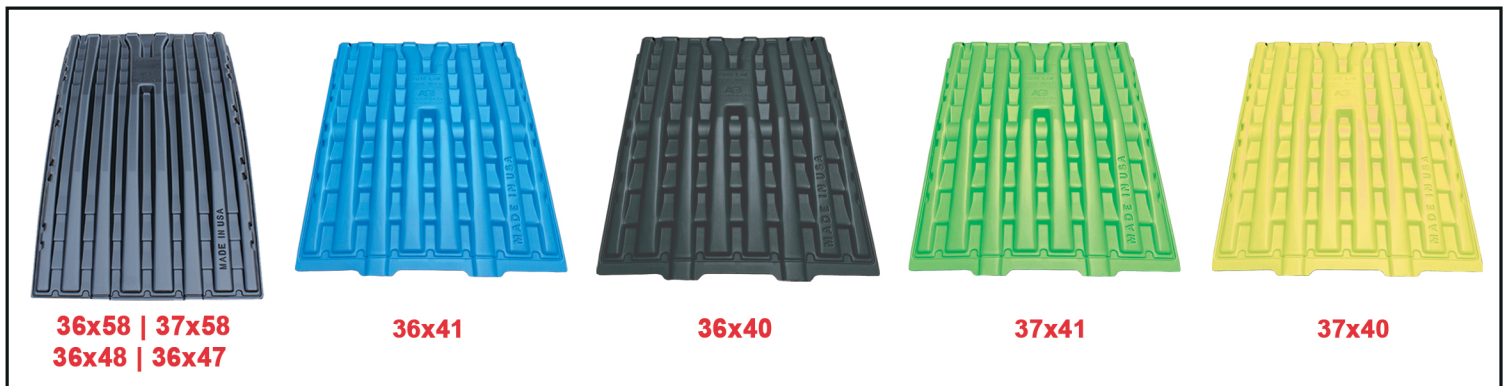

- Reduce your total cost of lid ownership!
- Thermoformed plastic for waste industry durability
- Multiple lid rod touch points keep your lid on the can!
- Excellent muscle memory - lid bounces back and stays out of the can!

### Front Load